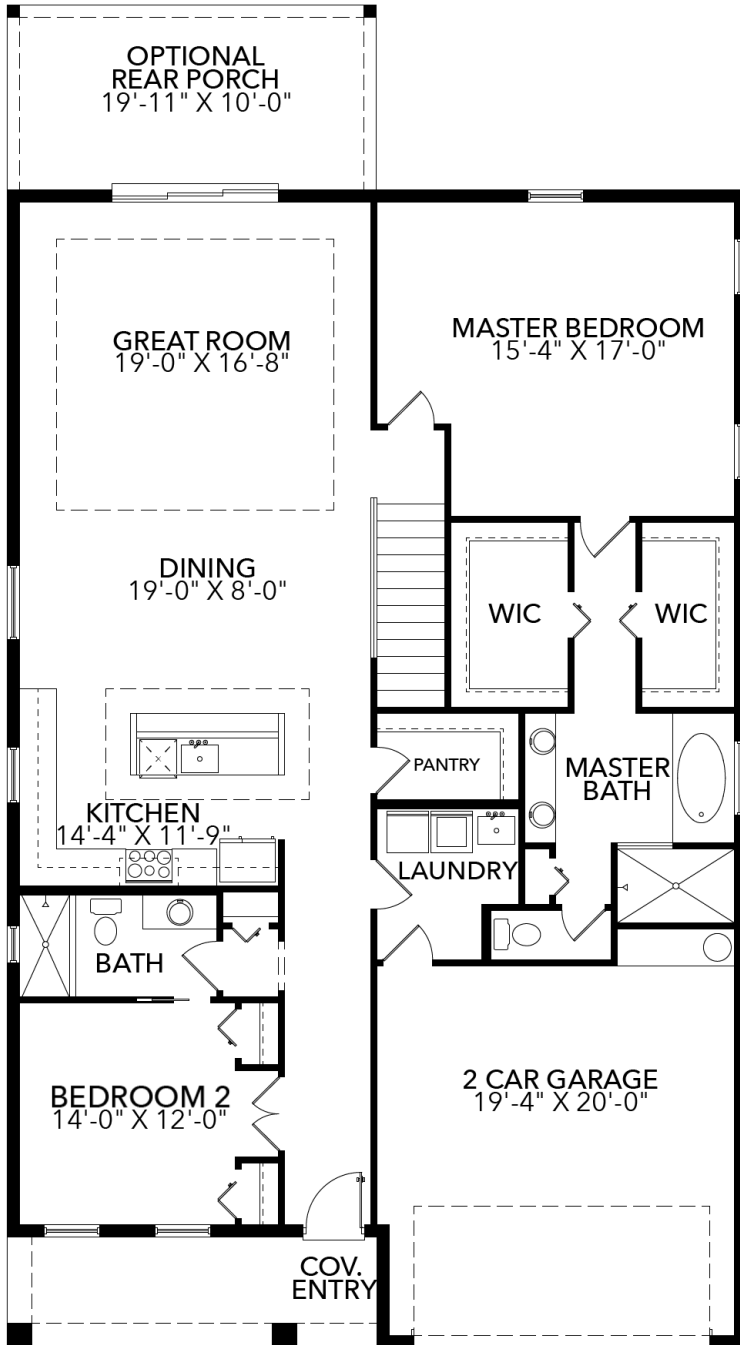

Lily

4/5 BEDROOMS
3 FULL BATHS

2,757 LIVING SQ. FT.
3,504 TOTAL SQ. FT.

4/5 BEDROOMS
3 FULL BATHS

2,757 LIVING SQ. FT.
3,504 TOTAL SQ. FT.

FIRST FLOOR

SECOND FLOOR - OPTION A - 4 BEDROOM

SECOND FLOOR - OPTION B - 5 BEDROOM