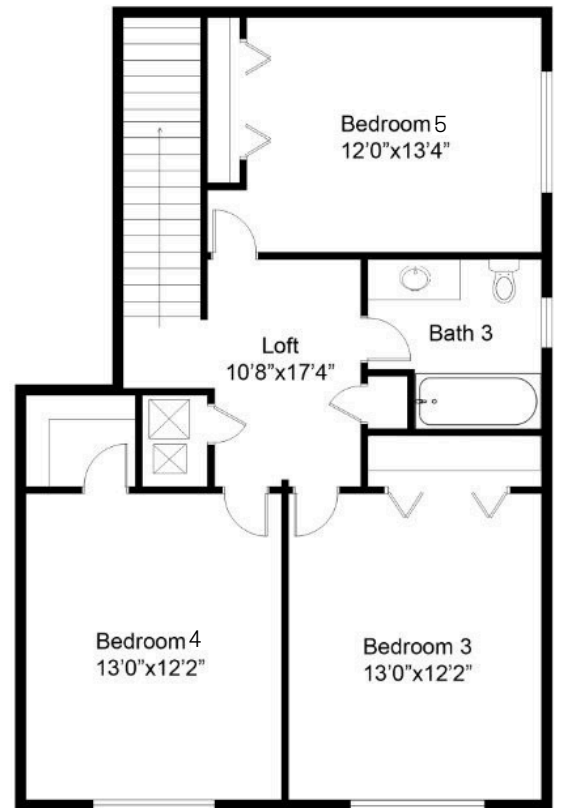

Lily

4/5 BEDROOMS
3 FULL BATHS

2,757 LIVING SQ. FT.
3,504 TOTAL SQ. FT.

4/5 BEDROOMS
3 FULL BATHS

2,757 LIVING SQ. FT.
3,504 TOTAL SQ. FT.

FIRST FLOOR

SECOND FLOOR - OPTION A - 4 BEDROOM

SECOND FLOOR - OPTION B - 5 BEDROOM