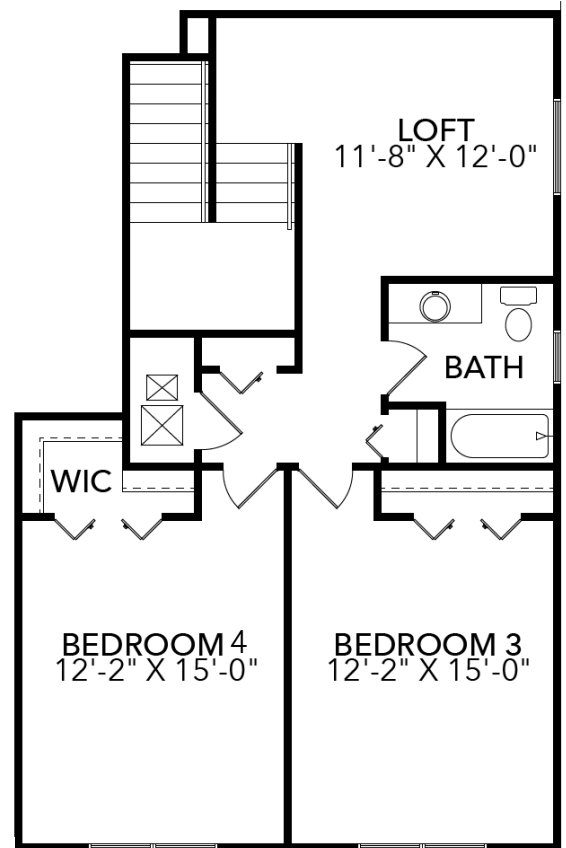

Lily

4/5 BEDROOMS
3 FULL BATHS

2,757 LIVING SQ. FT.
3,504 TOTAL SQ. FT.

4/5 BEDROOMS
3 FULL BATHS

2,757 LIVING SQ. FT.
3,504 TOTAL SQ. FT.

FIRST FLOOR

SECOND FLOOR - OPTION A - 4 BEDROOM

SECOND FLOOR - OPTION B - 5 BEDROOM